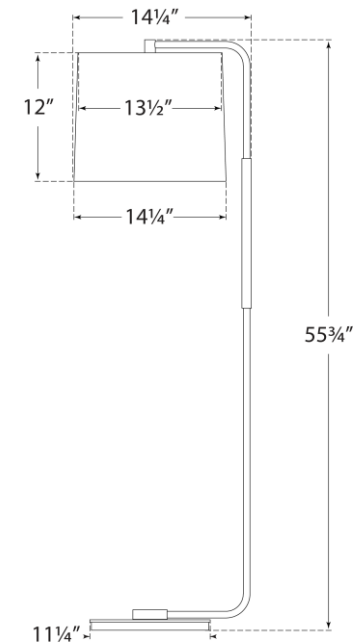

SPEC SHEET

Swing Articulating Floor Lamp

Item # BBL 1070SS-L

Designer: Barbara Barry

Height: 54.75"

Width: 13.5"

Extension: 14.25"

Base: 11.25" Round

Finishes: BZ, SB, SS

Shade Treatments: L

Shade Details: 13.5" x 14.25" x 12"

Socket: E26 Keyless w/ Foot Switch

Wattage: 75 A

Side View